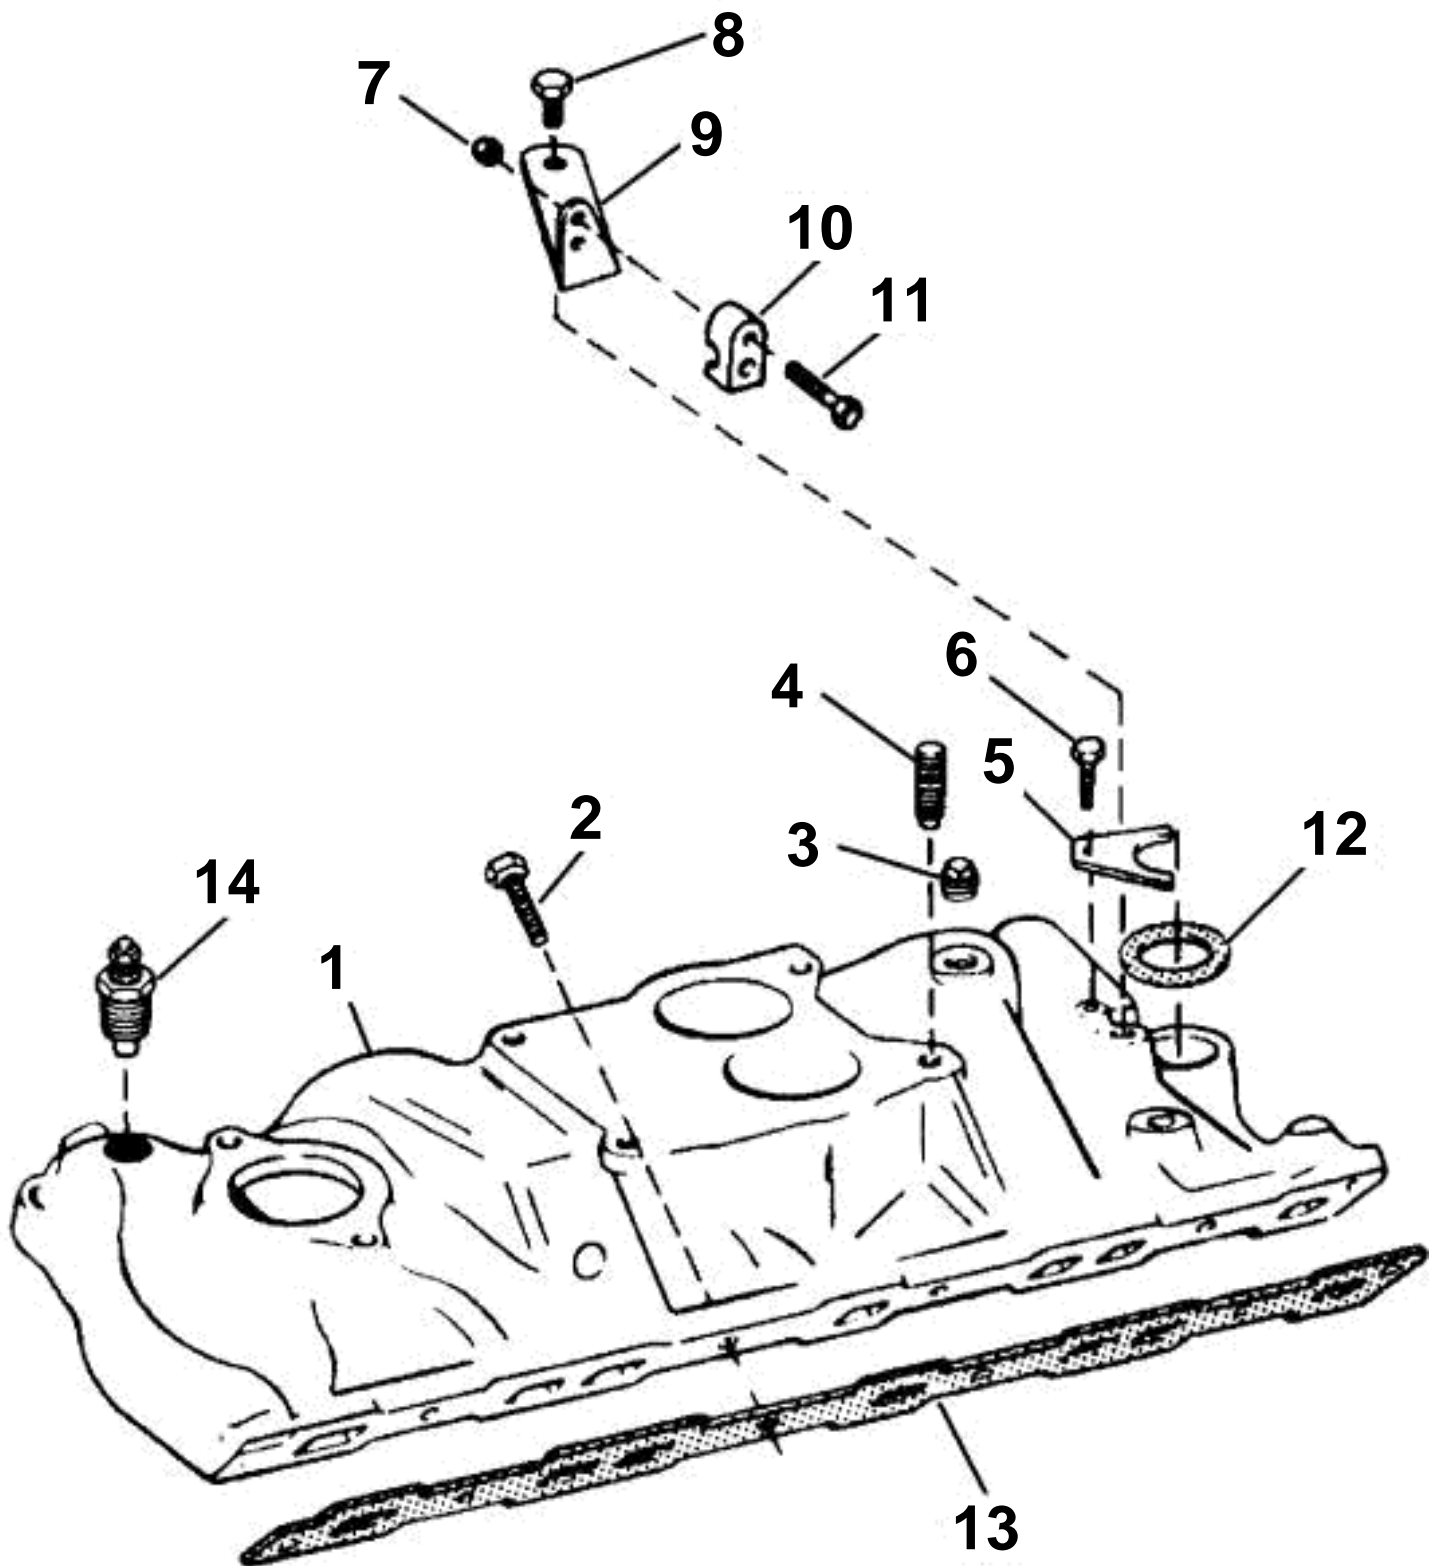

5.7GLPLKA, 5.7GLPLKD, 5.7GLPLKE, 5.7GLPLKR

5.7GLPLKA, 5.7GLPLKD, 5.7GLPLKE, 5.7GLPLKR

REF	PART NO.	QTY	DESCRIPTION
1		1	Exhaust manifold
2	3855935	8	Screw, Intake manifold
3	3850740	1	Plug, Intake manifold
4	3853333	4	Stud, Carburetor to intake manifold
5	3852108	1	Clamp, Distributor
6	3853557	1	Screw, Distributor clamp to engine
7	3852118	1	Nut, Anchor, throttle cable to bracket
8	3853428	2	Screw, Bracket, throttle anchor
9	3856728	1	Bracket
10	3850266	1	Anchor, Throttle cable
11	3852048	1	Screw, Anchor, throttle cable to bracket
12	3852109	1	Gasket, Distributor
13	3854269	1	Intake gasket kit, Manifold
14	3852029	1	Sensor, Water temperature
	872068	1	Temperature sensor, Water temperature, dual station